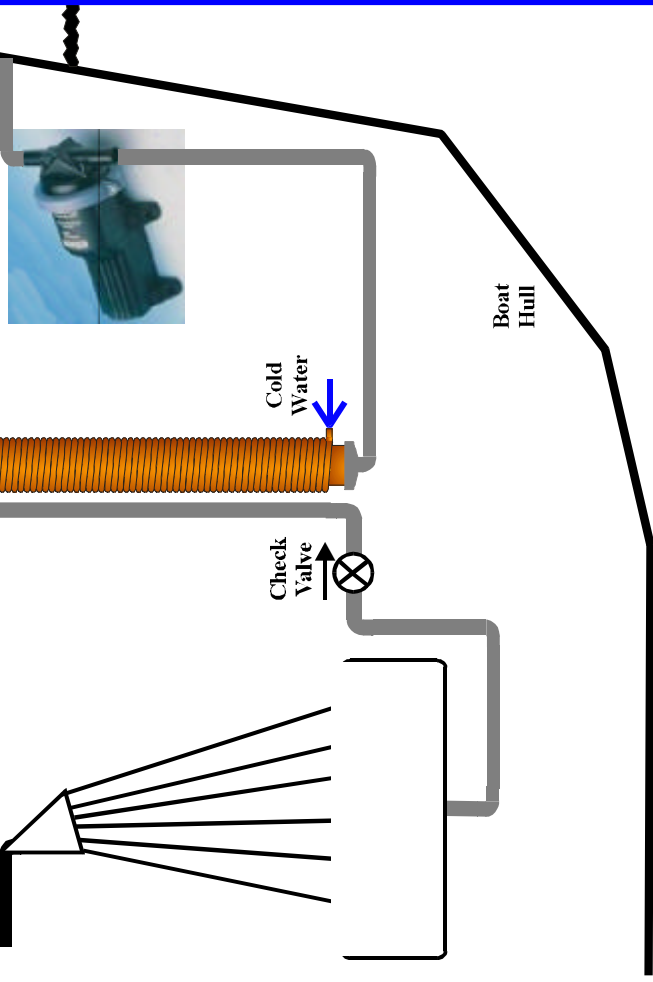

GFX™ & Gulper 220 Boat Shower Booster

Hot Water
Drain Water
Preheated Water to
Water Heater & Shower's
Cold Water Inlet

Model
G3-60 GFX

Whale Gulper
Model 220

Preheated
Water
Two Model
G3-30 GFXs

Whale Gulper
Model 220